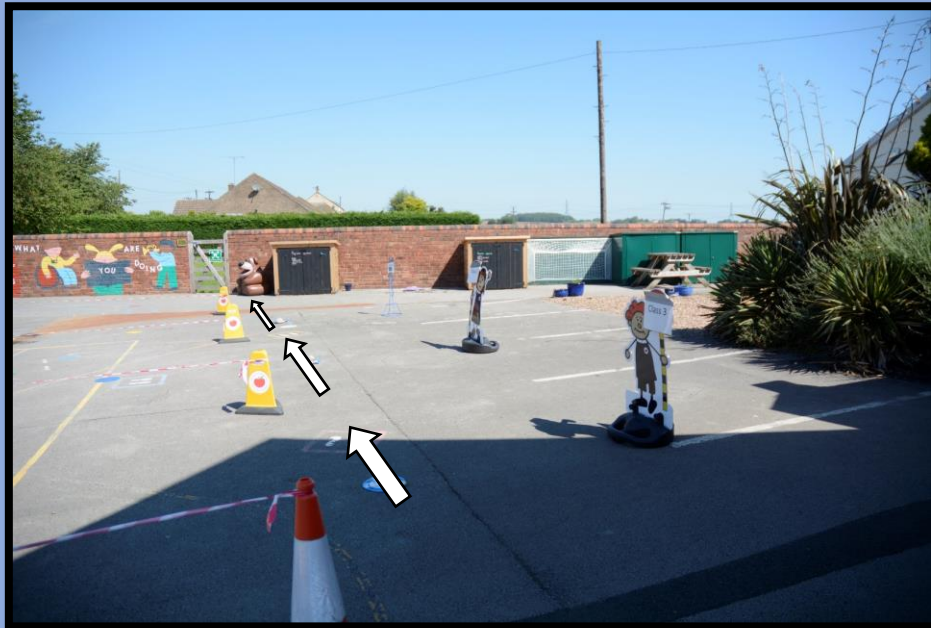

Bubble	Drop-Off	Pick-Up
Childcare	8.40am – 8.50am	2.55pm – 3.05pm
Class 1	8.50am – 9.00am	3.05pm – 3.15pm
Class 3	9.00am – 9.10am	3.15pm – 3.25pm

The Procedure

- Enter the school grounds through the middle gate.
- If dropping off at the far Childcare Lane, stay between the yellow line and the wall and walk to the end lane (see next slide).

- Find the lane that your child belongs to and a member of staff will collect them at the allotted time.

Childcare Lane

Class 1 Lane

Class 3 Lane

If you have children in different bubbles, drop them off at the earliest time.

- The spots on the floor are 2 metres apart. Please adhere to the social distancing measures.

- When your child has been collected by staff, exit your lane, turn left and leave the school grounds by the large gate at the top of the playground.